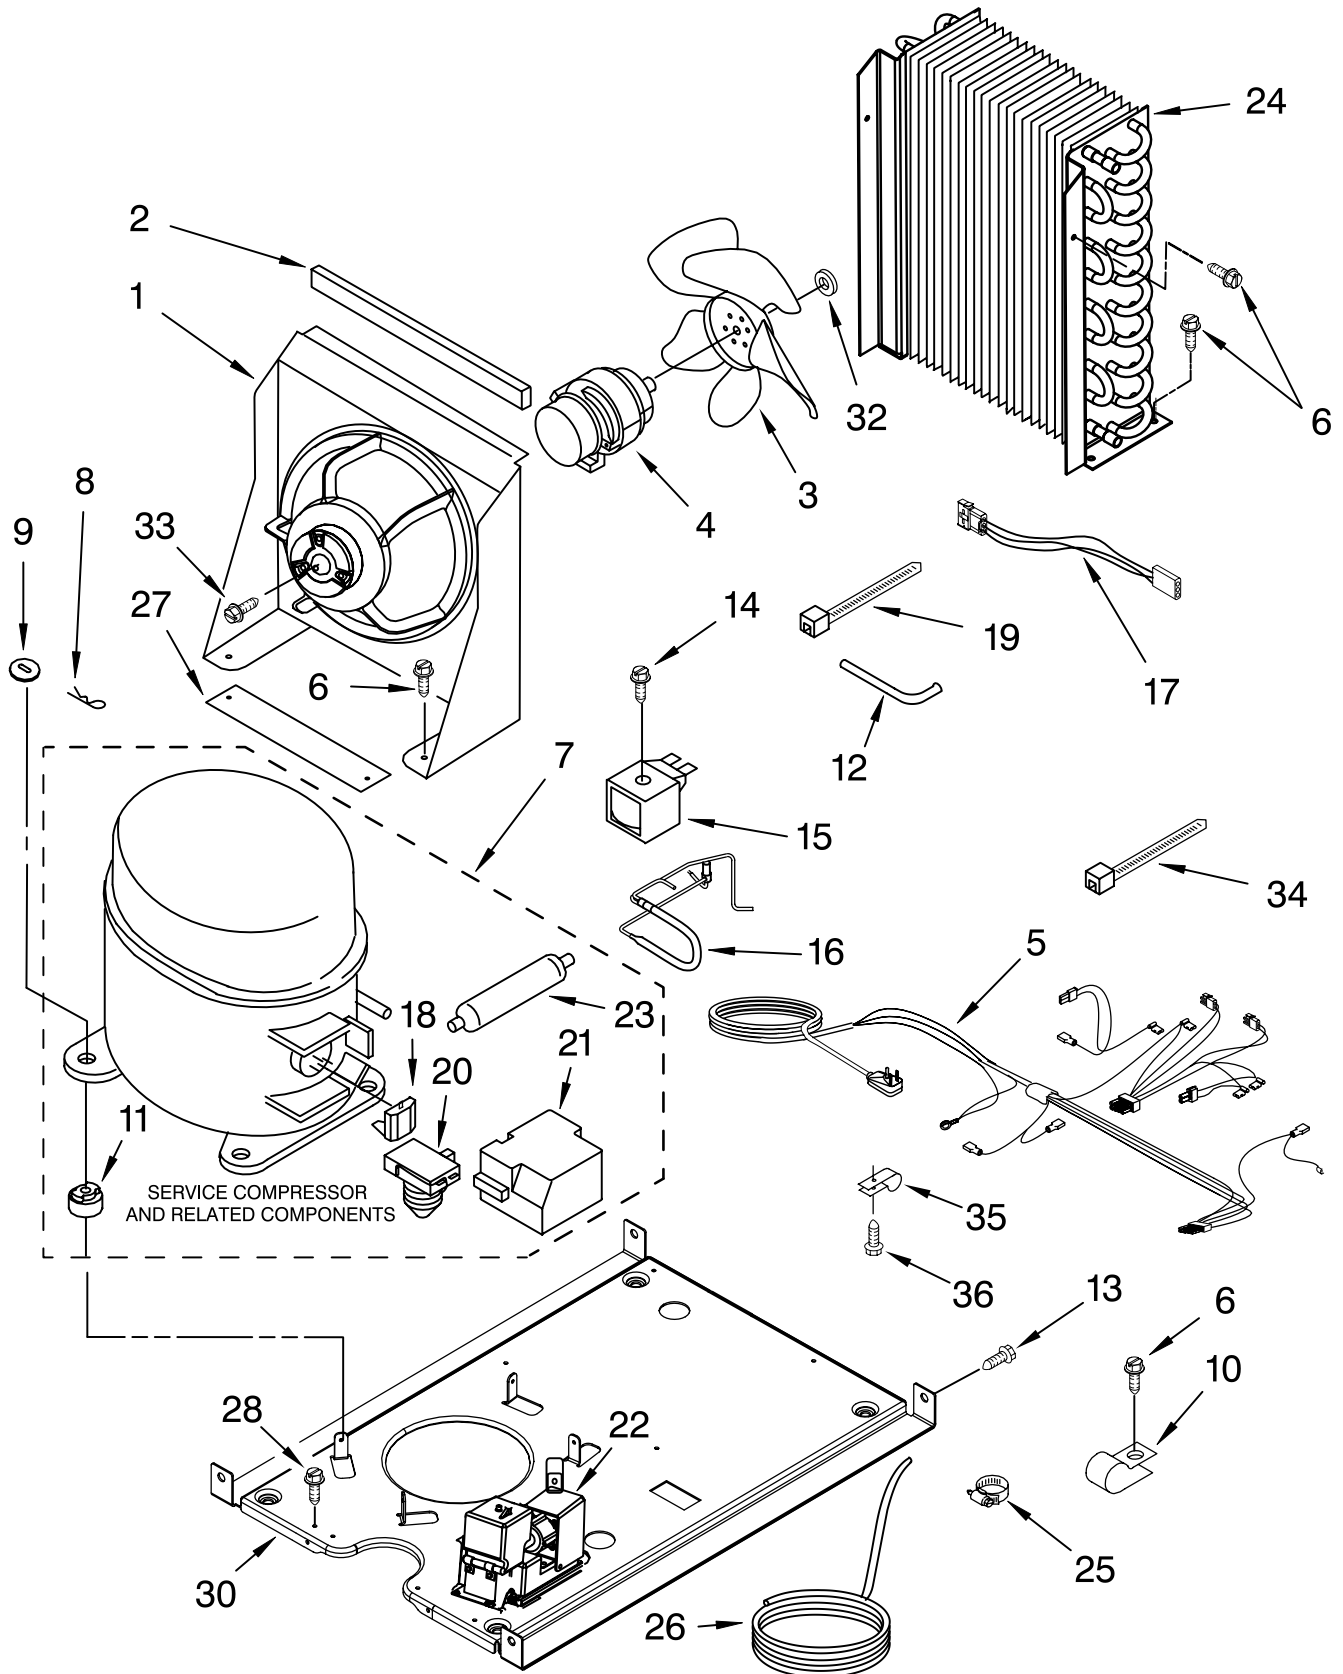

UNIT PARTS

For Models: KUIS18PNJW7, KUIS18PNJB7

(White-Pump Model) (Black-Pump Model)

FOR ORDERING INFORMATION REFER TO PARTS PRICE LIST

UNIT PARTS

For Models: KUIS18PNJW7, KUIS18PNJB7
(White-Pump Model) (Black-Pump Model)

Illus. No.	Part No.	DESCRIPTION	Illus. No.	Part No.	DESCRIPTION	Illus. No.	Part No.	DESCRIPTION
1	2217434	Bracket, Fan Mtg.	13	489423	Screw	23		Drier
2	2185675	Pad, Foam	14	489472	Screw		2209223	Production
3	2190685	Blade, Fan	15	759112	Coil, Solenoid		4387019	Service
4	2188537	Motor, Fan	16	2208413	Valve, Body	24	2217398	Condenser
5	2313636	Wiring Harness, Complete Unit (Includes Power Cord)	17	2187835	Wiring Harness, Condenser Fan Overload	25	489505	Clamp
6	304392	Screw 8-18 x 1/2	18	2217223	Production	26	2208432	Tube, Drain
7	2208370	Compressor (Includes Illus. 11,18, 20,21 & 23)		4387938	Service (Includes Relay)	27	2217397	Pad, Foam (2)
8	A201435	Clip, Mounting	19	2155774	Strap	28	488500	Screw
9	A201441	Shim (4)	20	2217224	Production	30	2217423	Base, Unit
10	2185960	Clamp (Power Cord)		4387938	Service (Includes Overload)	32	486692	Nut, Speed
11	2217318	Grommet (4)	21		Cover, Terminal	33	489494	Screw 8-32 x 3/4
	4387558	Production		2208371	Production	34	851095	Wire Tie
12	2208415	Tube, Process		4387731	Service	35	2185788	Clamp
			22	2208534	Pump, Drain	36	3400884	Screw
						<u>REFRIGERANT CHARGE</u>		
						6.5 OZ. (R134A)		

FOR ORDERING INFORMATION REFER TO PARTS PRICE LIST